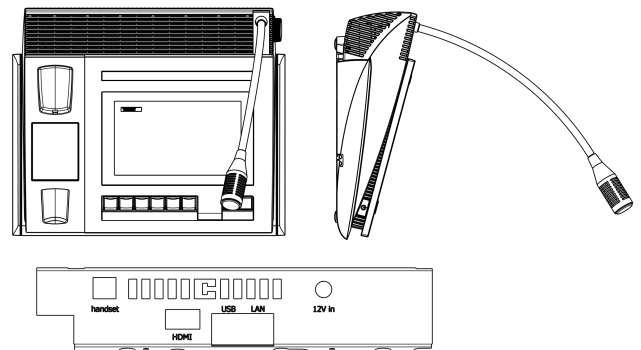

System overview

IP-3002/IP-3008

IP-3018

Technical specifications

	IP-3002/IP-3008	IP-3018
Power supply	External 12V ±5% power supply Output Max: 12VDC @5A (60W) Input: 90 to 264VAC ~50/60Hz Level VI energy efficiency rating UL Certification	External 12V ±5% power supply Output Max: 12VDC @8.55A (102W) Input: 90 to 264VAC ~50/60Hz Level VI energy efficiency rating UL Certification
Active power	16.5 W (24.0 W maximum)	27.5 W (40.0 W maximum)
Display size	7.0 in	15.6 in
Display resolution	800 x 480	1920 x 1080
Touch screen	Yes - 5-wire resistive	Yes - 5-wire resistive
Processor	Intel N3350 - 1.1 GHz	Intel J1900 - 2.0 GHz
RAM	8 GB	8 GB
Hard drive	64 GB SSD	256 GB SSD
USB audio codec	1	2
Speakers	Selected and Unselected (2 x 2 W)	Selected and Unselected (2 x 2 W)
Volume control knobs	1	2
Volume control keys	No	Yes
Goose-neck microphone	Yes Maximum input: 120 dB SPL	Yes Maximum input: 120 dB SPL
Illuminated PTT key	Yes	Yes
Bar-graph VU meter displays	Yes	Yes
Control keys	0	5
Programmable keys	6 (labelled F1 to F6) Separate body and cover (allows for paper key legends)	16 (labelled F1 to F16) Separate body and cover (allows for paper key legends)
Protection (sealing) grade	IP20 - Indoor use, limited amounts of falling dirt	IP20 - Indoor use, limited amounts of falling dirt

	IP-3002/IP-3008	IP-3018
External digital inputs	0	2
Footswitch interface	No	Yes
Handset with PTT	Integrated	Integrated
Dimensions W x D x H (mm)	332 x 278 x 113	510 x 342 x 112
Unit weight	3.4 kg	6.5 kg
Operating temperature	5° C to 35° C	5° C to 35° C
Storage temperature	-10° C to 50° C	-10° C to 50° C
Humidity range	20% to 80% (non-condensing)	20% to 80% (non-condensing)
Certifications and approvals	EN 55032:2012 EN-55024:2010 EN-61000-3-2:2014 EN-61000-3-3:2013 FCC Part 15 Canada's ICES-003 Issue 6 RoHS REACH N2580	