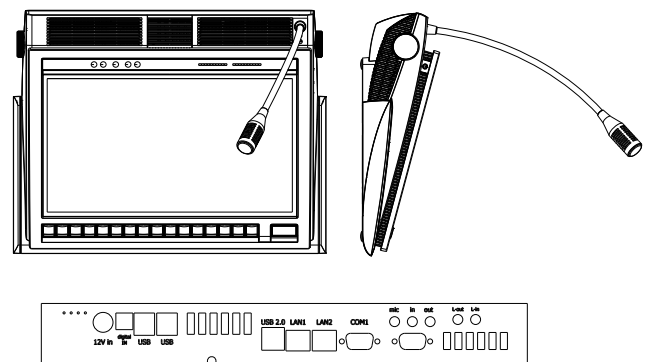

A superior hands-on user experience is ensured via a best-in-class feature lineup. Customers familiar with TSM (Telex System Manager) and C-Soft find configuring and using the console simple and efficient. With included features like a high-resolution TFT LCD touch screen display, high-quality speakers, USB ports, programmable keys and an output for an external monitor the console is quite capable. Optional features include an easy to install adjustable tilt stand, programmable keypad, and replaceable keys in a variety of colors.

System overview

IP-3002/IP-3008

IP-3018

Technical specifications

	IP-3002/IP-3008	IP-3018
Power supply	External 12V ±5% power supply Output Max: 12VDC @5A (60W) Input: 90 to 264VAC ~50/60Hz Level VI energy efficiency rating UL Certification	External 12V ±5% power supply Output Max: 12VDC @8.55A (102W) Input: 90 to 264VAC ~50/60Hz Level VI energy efficiency rating UL Certification
Active power	16.5 W (24.0 W maximum)	27.5 W (40.0 W maximum)
Display size	7.0 in	15.6 in
Display resolution	800 x 480	1920 x 1080
Touch screen	Yes - 5-wire resistive	Yes - 5-wire resistive
Processor	Intel N3350 - 1.1 GHz	Intel J1900 - 2.0 GHz
RAM	8 GB	8 GB
Hard drive	64 GB SSD	256 GB SSD
USB audio codec	1	2
Speakers	Selected and Unselected (2 x 2 W)	Selected and Unselected (2 x 2 W)
Volume control knobs	1	2
Volume control keys	No	Yes
Goose-neck microphone	Yes Maximum input: 120 dB SPL	Yes Maximum input: 120 dB SPL
Illuminated PTT key	Yes	Yes
Bar-graph VU meter displays	Yes	Yes
Control keys	0	5
Programmable keys	6 (labelled F1 to F6) Separate body and cover (allows for paper key legends)	16 (labelled F1 to F16) Separate body and cover (allows for paper key legends)
Protection (sealing) grade	IP20 - Indoor use, limited amounts of falling dirt	IP20 - Indoor use, limited amounts of falling dirt